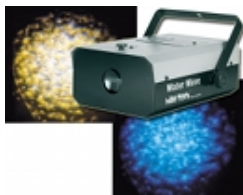

Technics 1200
Turntable with
Shure Stylus
\$40

Ecler SMAC 4
Channel DJ
Mixer
\$40

Pioneer CDJ &
DJM 3000 CD/
Mixer w/Case
\$110

Rane Serato
Scratch Live (w/
vinyl or CDs)
\$40

Stanton
'Uberstand'
Laptop Stand
\$20

Lighting Equipment

166 LED Mystic
DMX Light
(2 avail)
\$30

224 LED 4
Head DMX
Light (2 avail)
\$30

469 LED
Moonflower DMX
Light (2 avail)
\$40

252 LED
Hexaled DMX
Light (1 avail)
\$30

ACME Kinta
400w Sound
Activated Light
\$30

Derby 300w
Sound
Activated Light
\$20

ACME Gobo
Dual Setting
Light
\$20

Starball
(Mirrorball
Effect) Light
\$20

Wild Tech
Waterwave
Light
\$25

ACME Orbiter
(Projector)
Light
\$25

ACME
Fascination
(Projector) Light
\$25